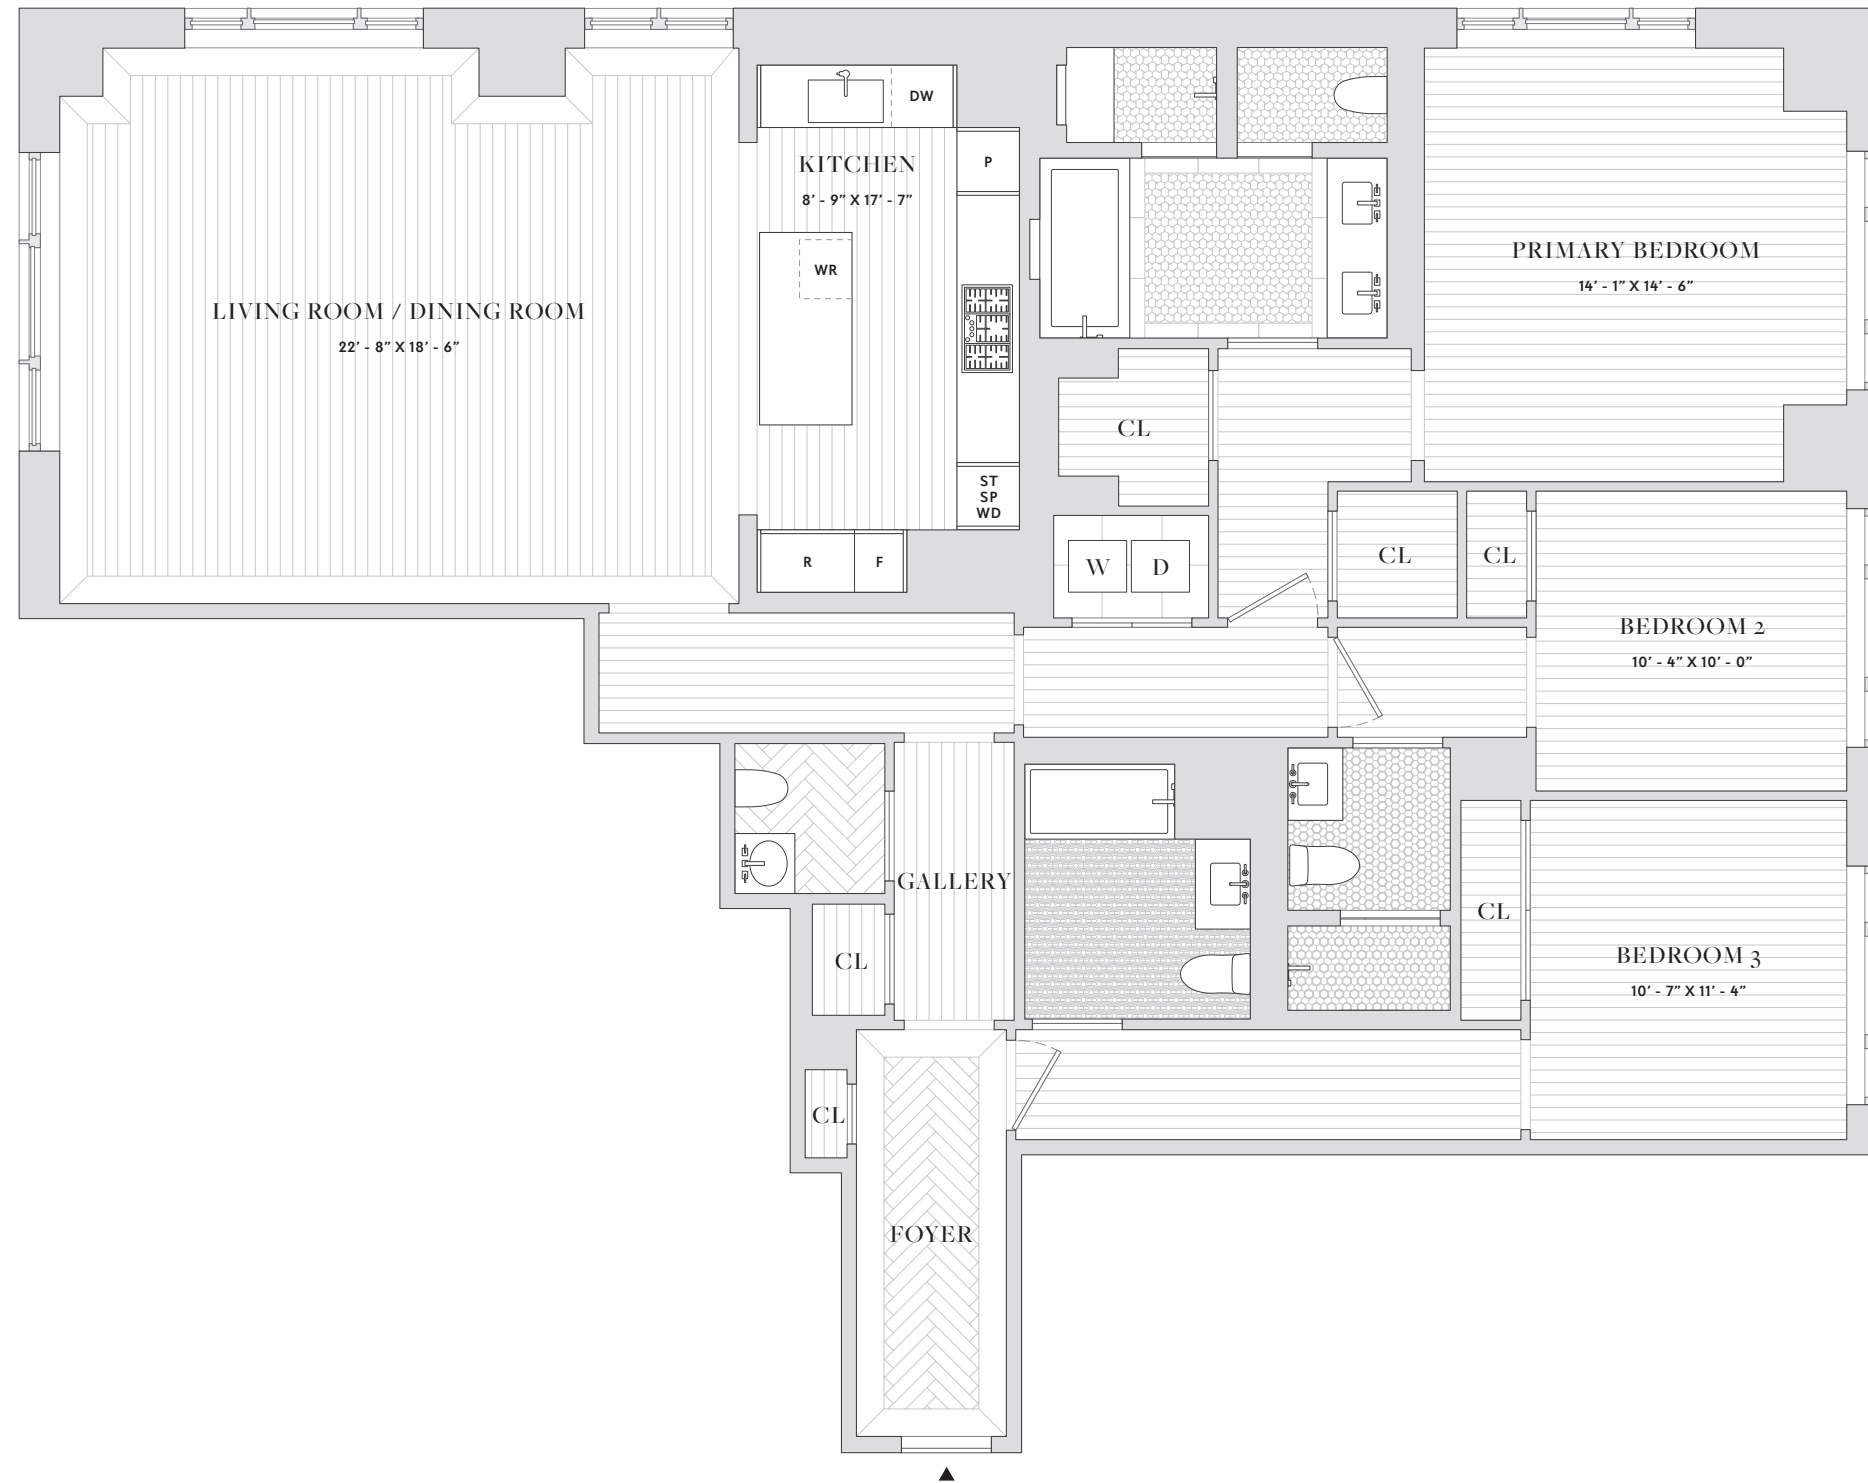

255
EAST
77

RESIDENCES 11-15C

3 BEDROOMS 3 BATHROOMS 1 POWDER ROOM INTERIOR 2,057 SQ FT