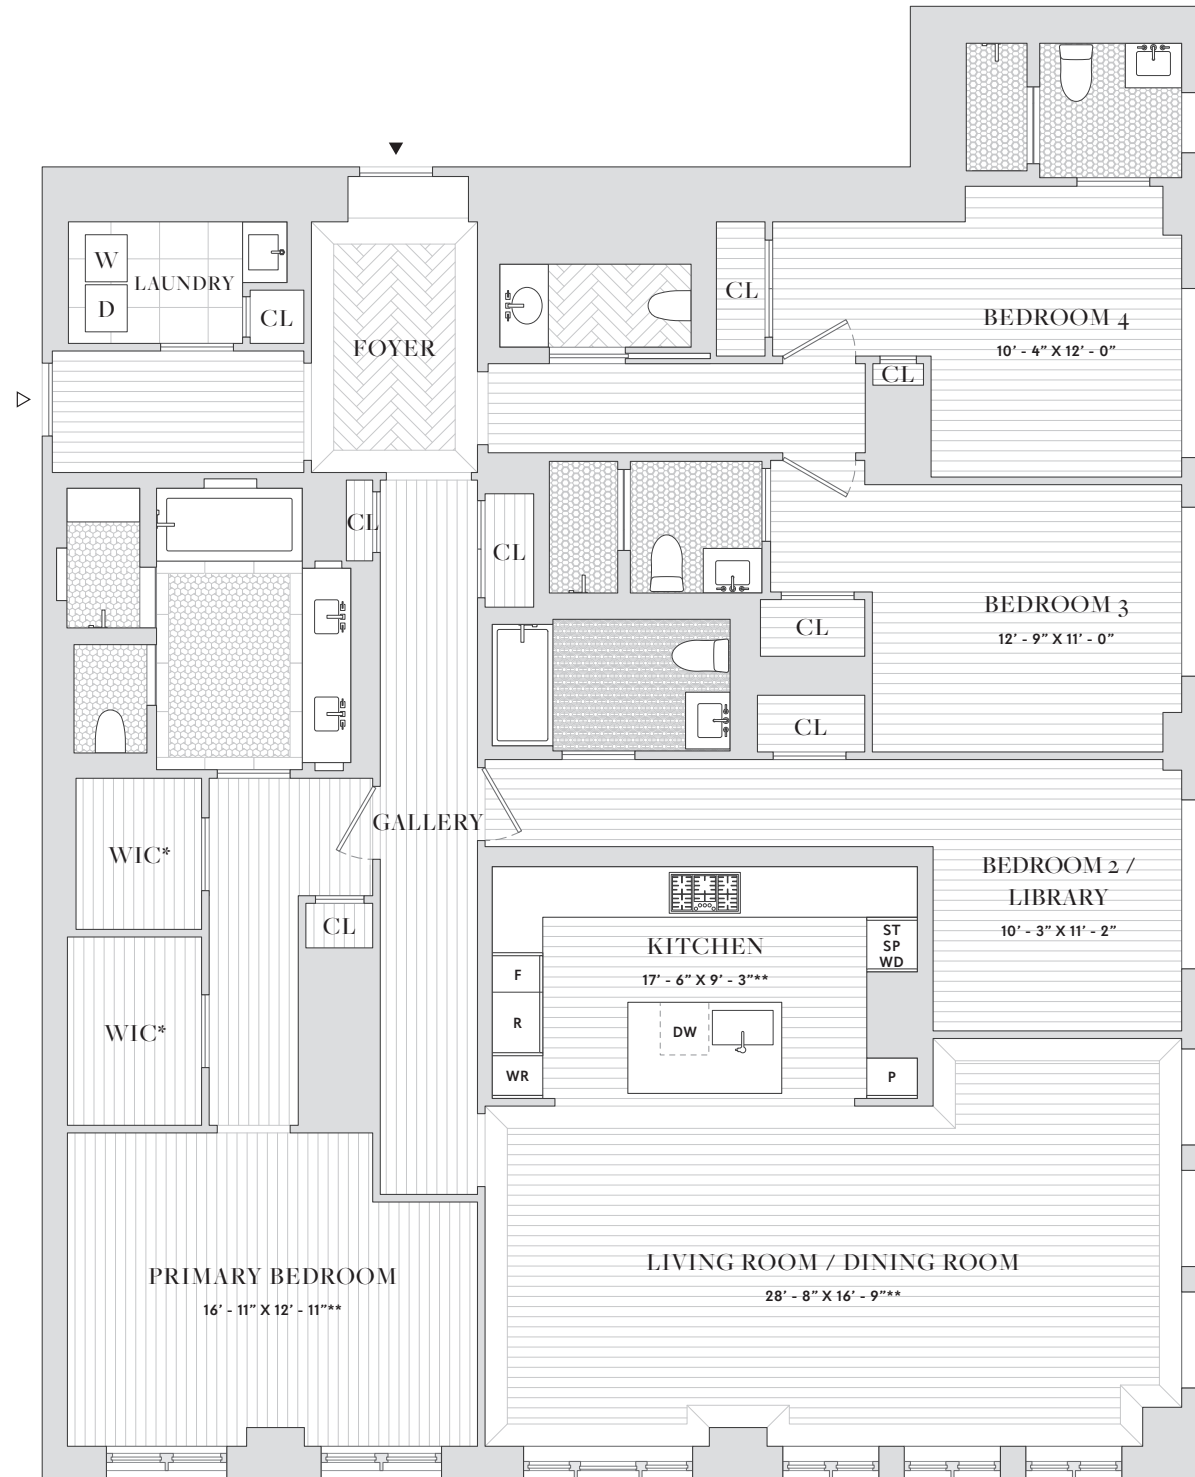

255
EAST
77

RESIDENCES 3-6A

4 BEDROOMS 4 BATHROOMS 1 POWDER ROOM 3A INTERIOR 2,613 SQ FT 4-6A INTERIOR 2,624 SQ FT

*3A CLOSET CONFIGURATION
 **4A KITCHEN 17'-7" X 9'-3"
 **4A LIVING ROOM/DINING ROOM 28'-8" X 16'-10"
 **4A PRIMARY BEDROOM 17'-0" X 12'-11"
 **5-6A KITCHEN 17'-6" X 9'-7"
 **5-6A LIVING ROOM/DINING ROOM 28'-8" X 16'-9"
 **5-6A PRIMARY BEDROOM 17'-0" X 13'-10"