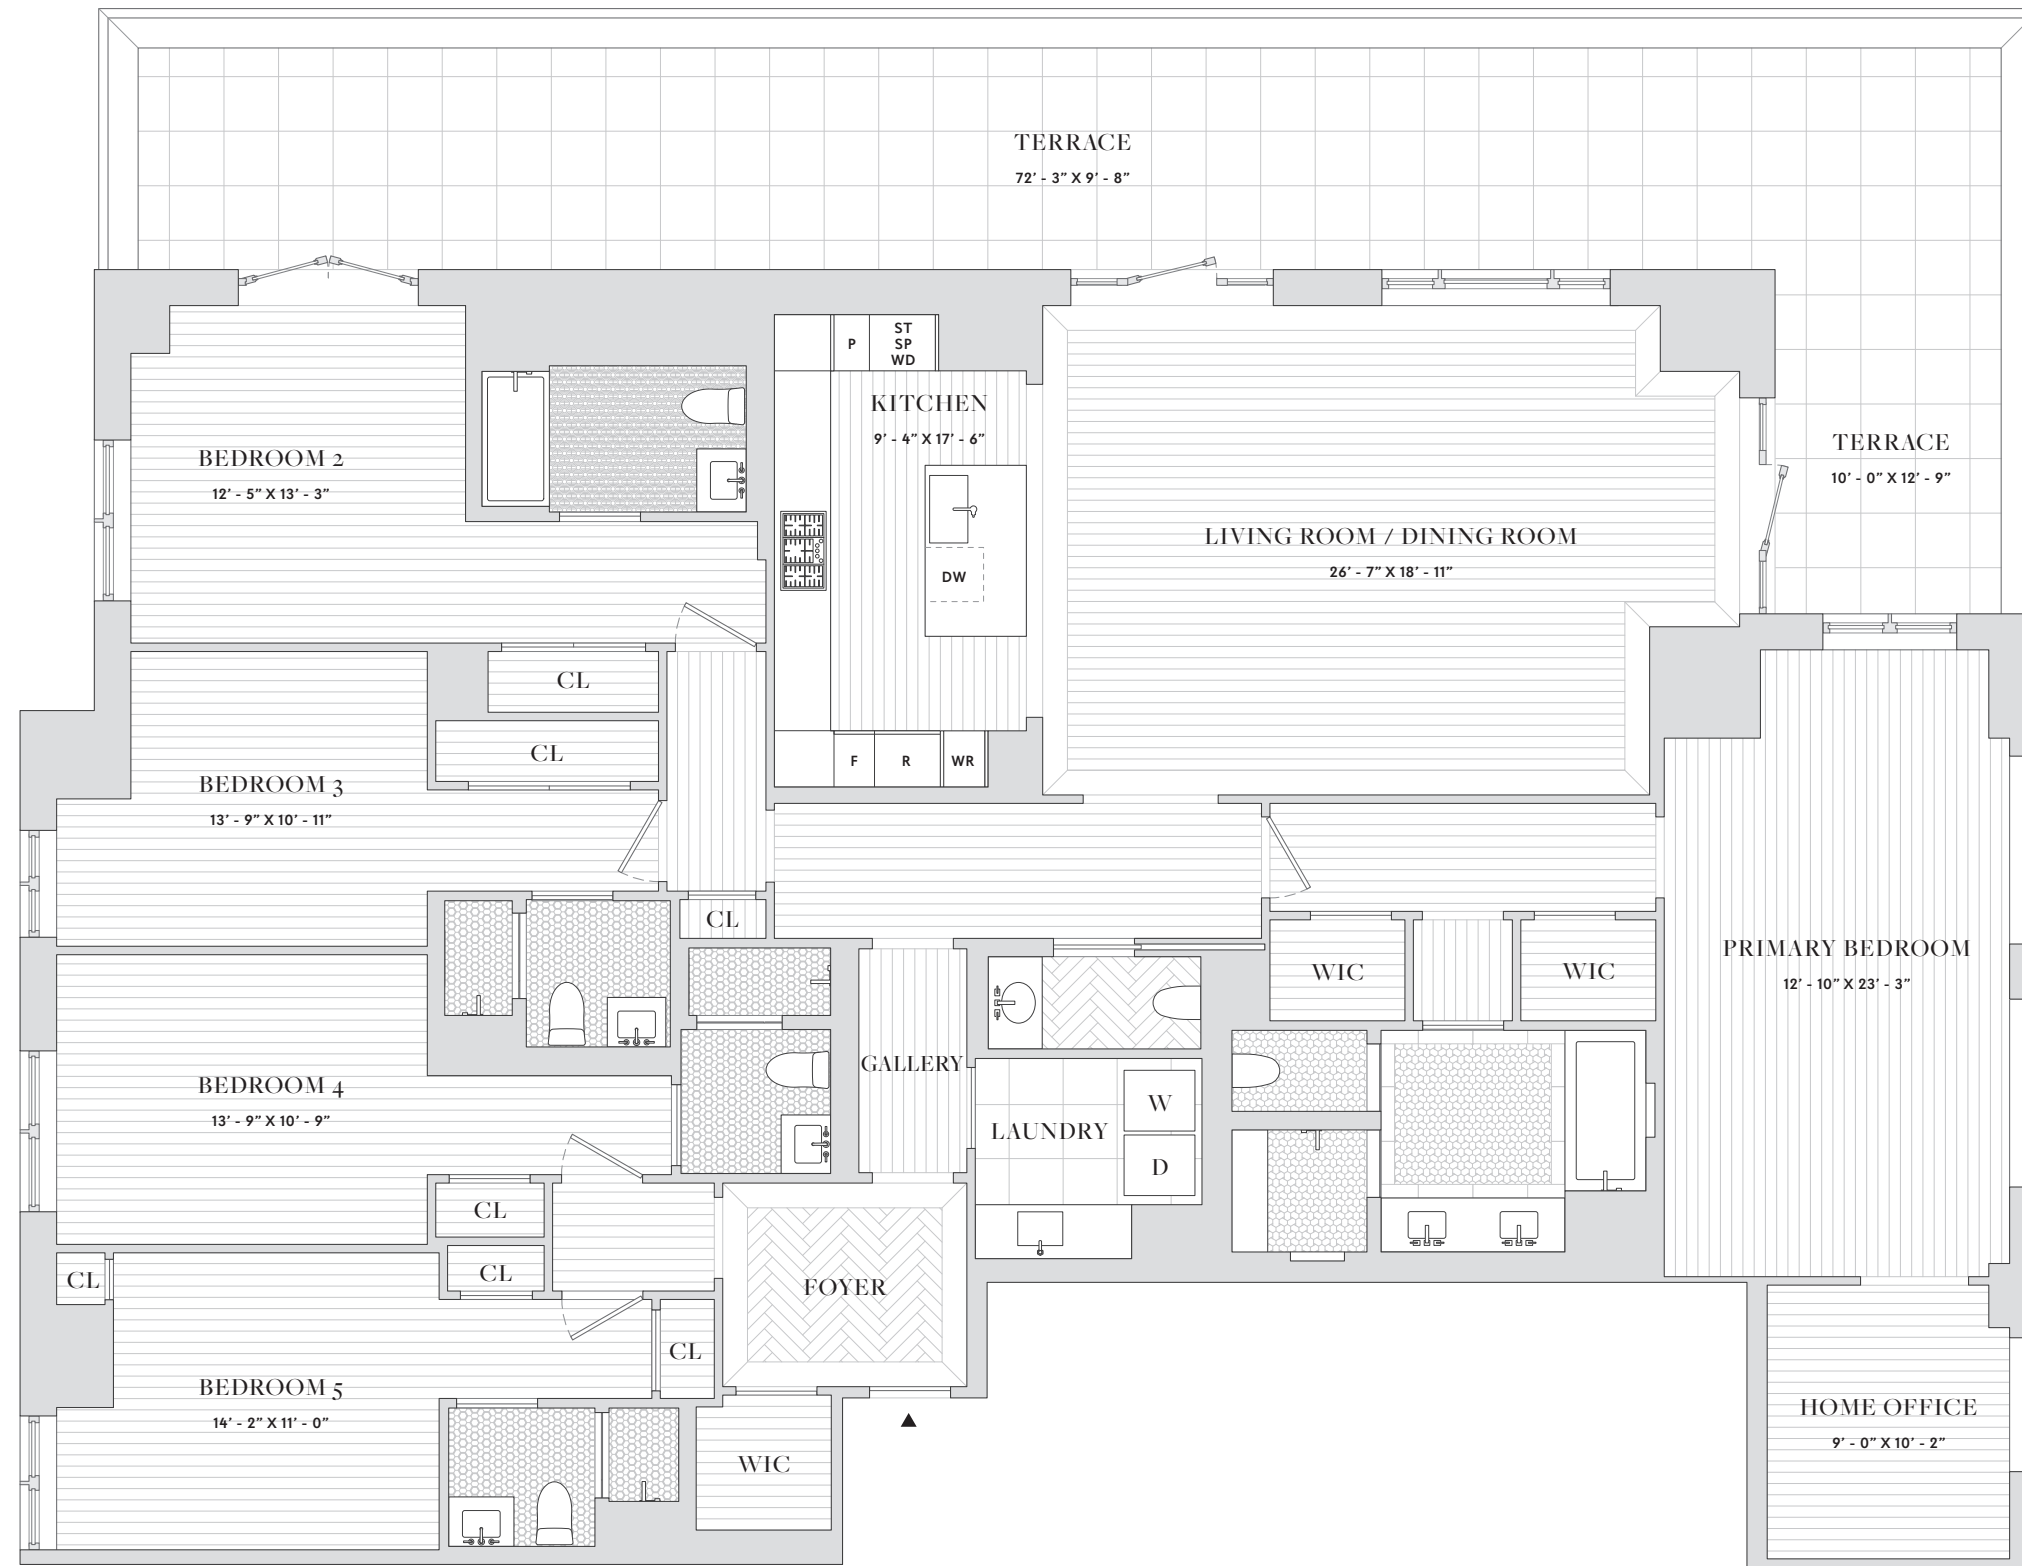

255
EAST
77

RESIDENCE 7C

5 BEDROOMS

5 BATHROOMS

1 POWDER ROOM

INTERIOR
3,120 SQ FT

EXTERIOR
826 SQ FT