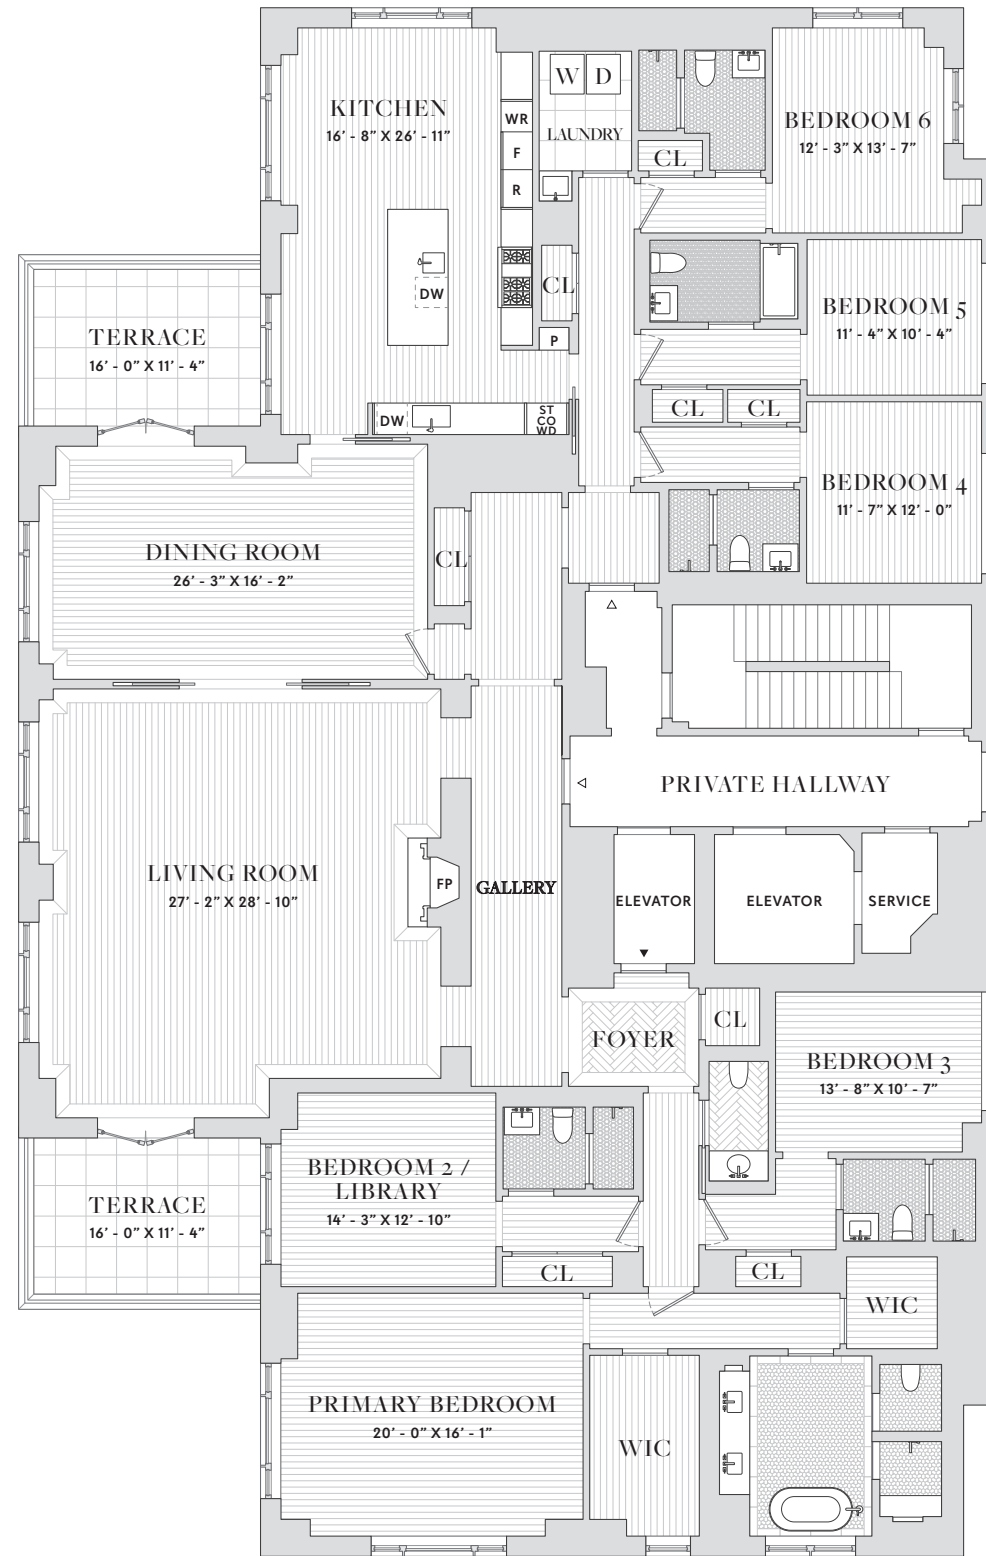

255  
EAST  
77

## PENTHOUSE D

6 BEDROOMS

6 BATHROOMS

1 POWDER ROOM

INTERIOR  
5,520 SQ FT

EXTERIOR  
363 SQ FT