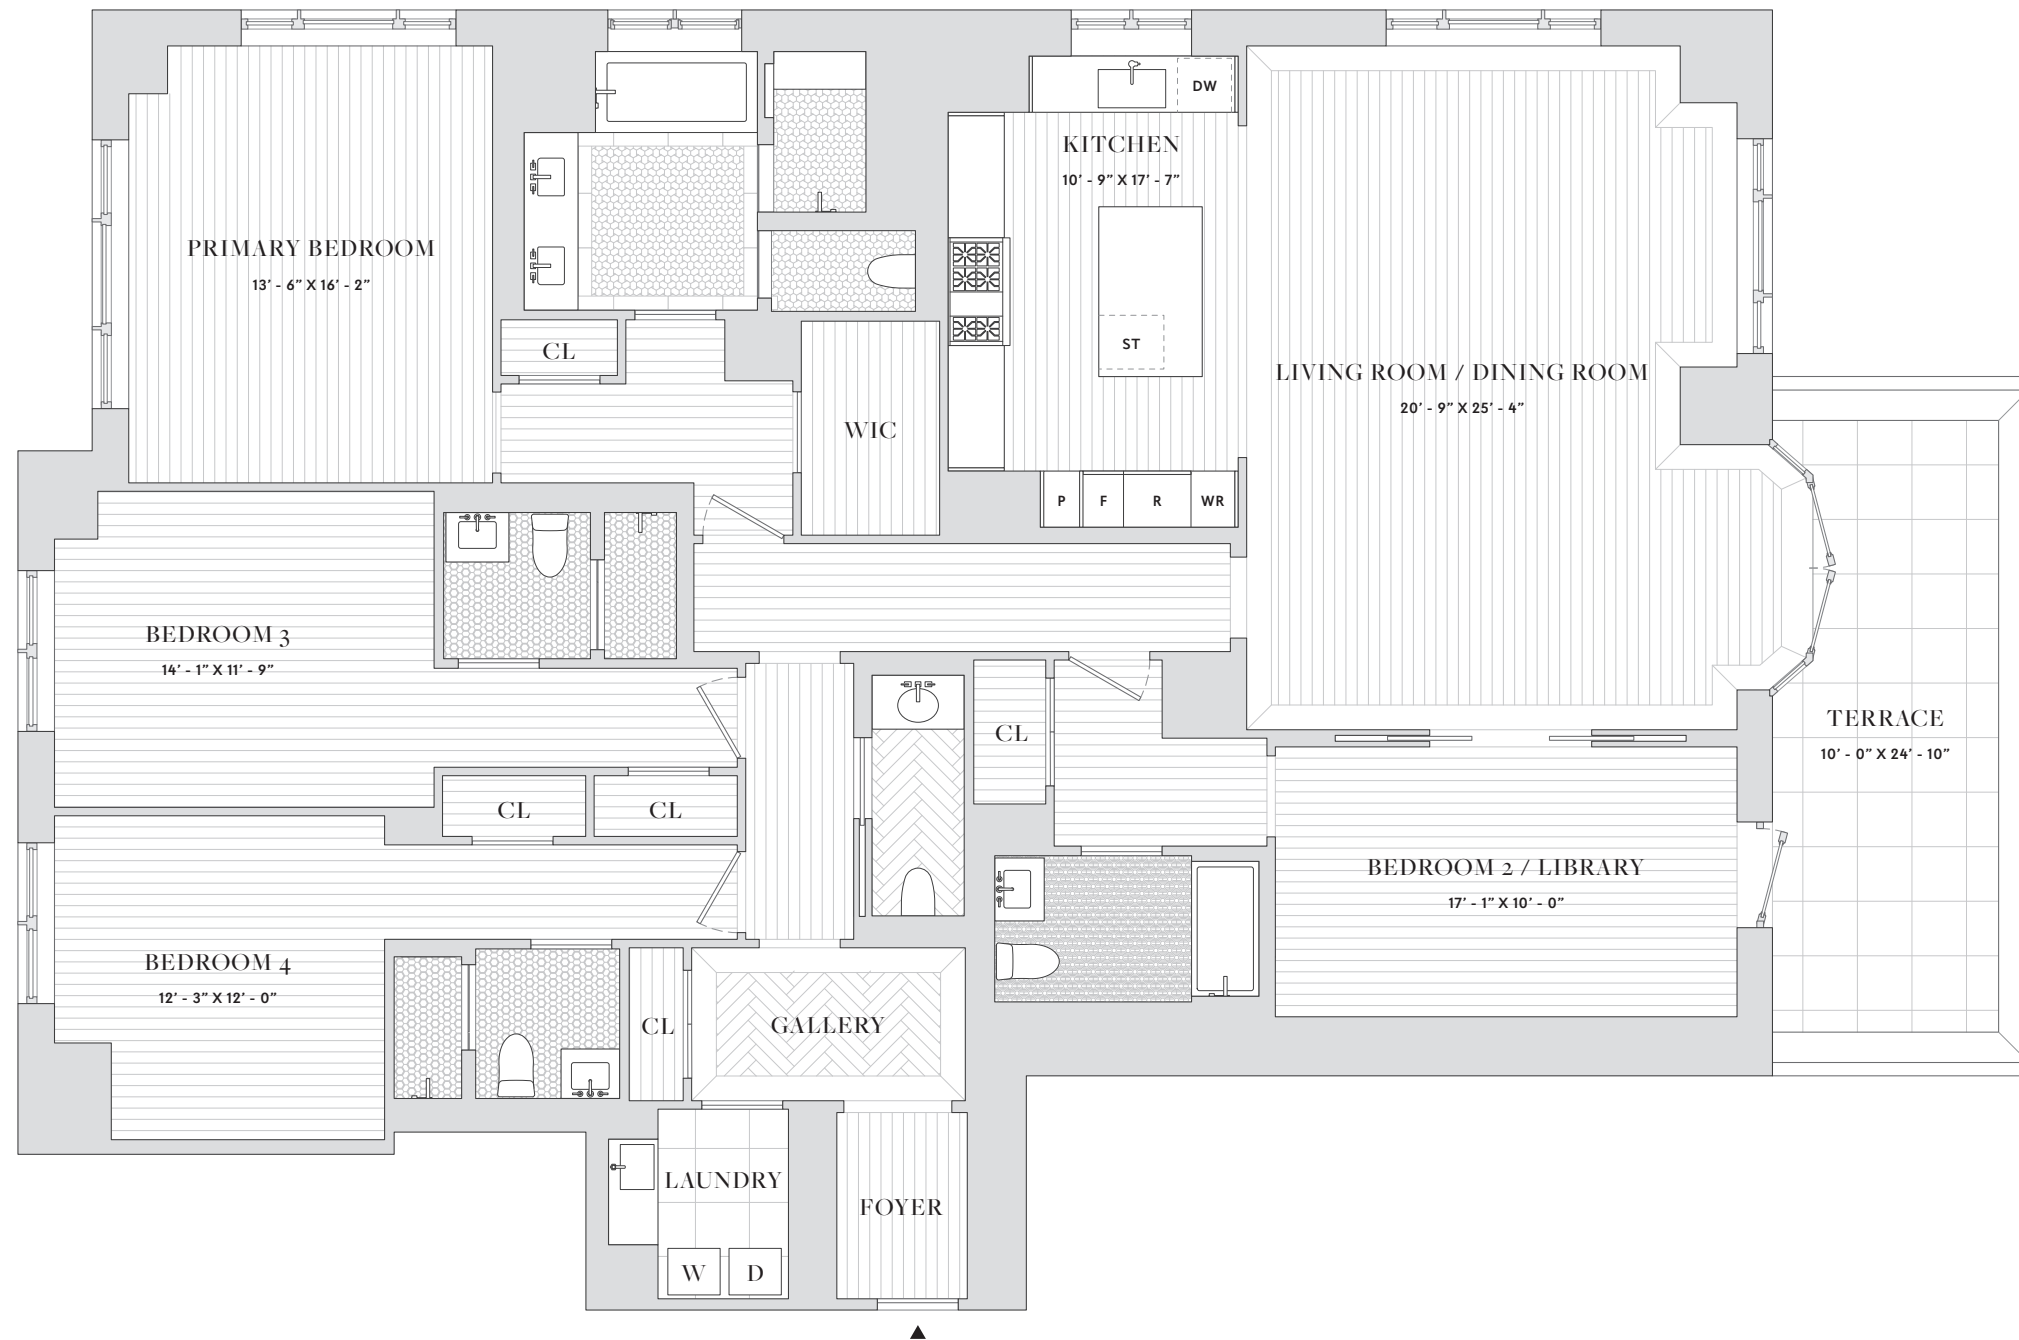

255
EAST
77

RESIDENCE 10B

4 BEDROOMS

4 BATHROOMS

1 POWDER ROOM

INTERIOR
2,671 SQ FT

EXTERIOR
248 SQ FT