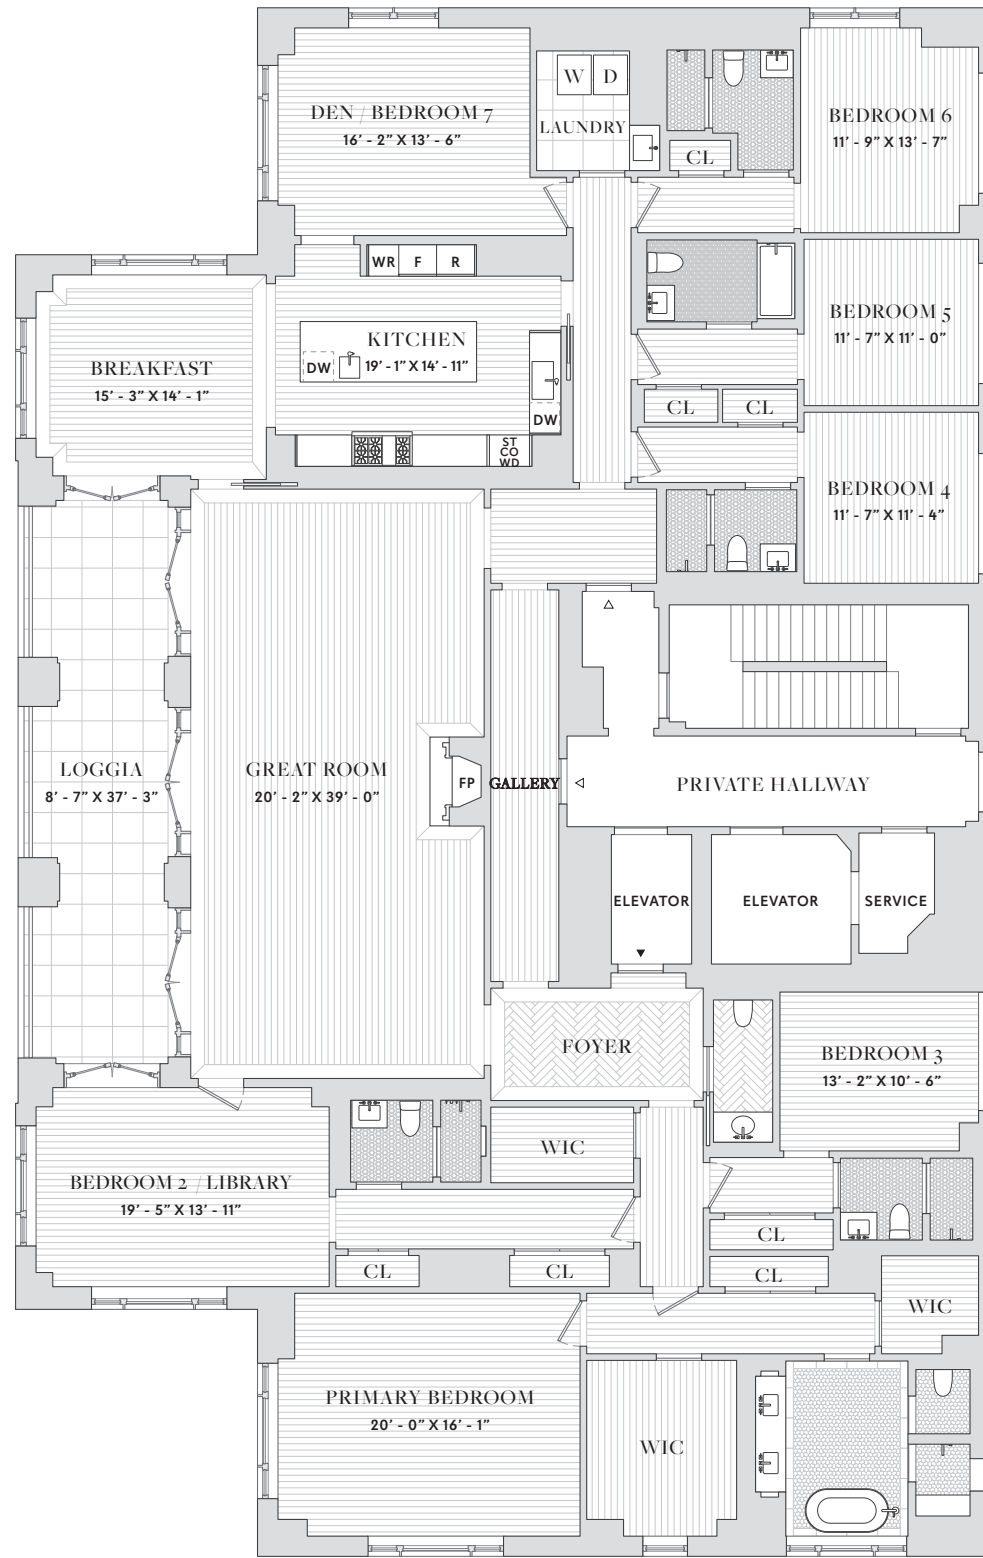

255  
EAST  
77

# PENTHOUSE B

7 BEDROOMS

6 BATHROOMS

1 POWDER ROOM

INTERIOR  
5,516 SQ FT

EXTERIOR  
358 SQ FT