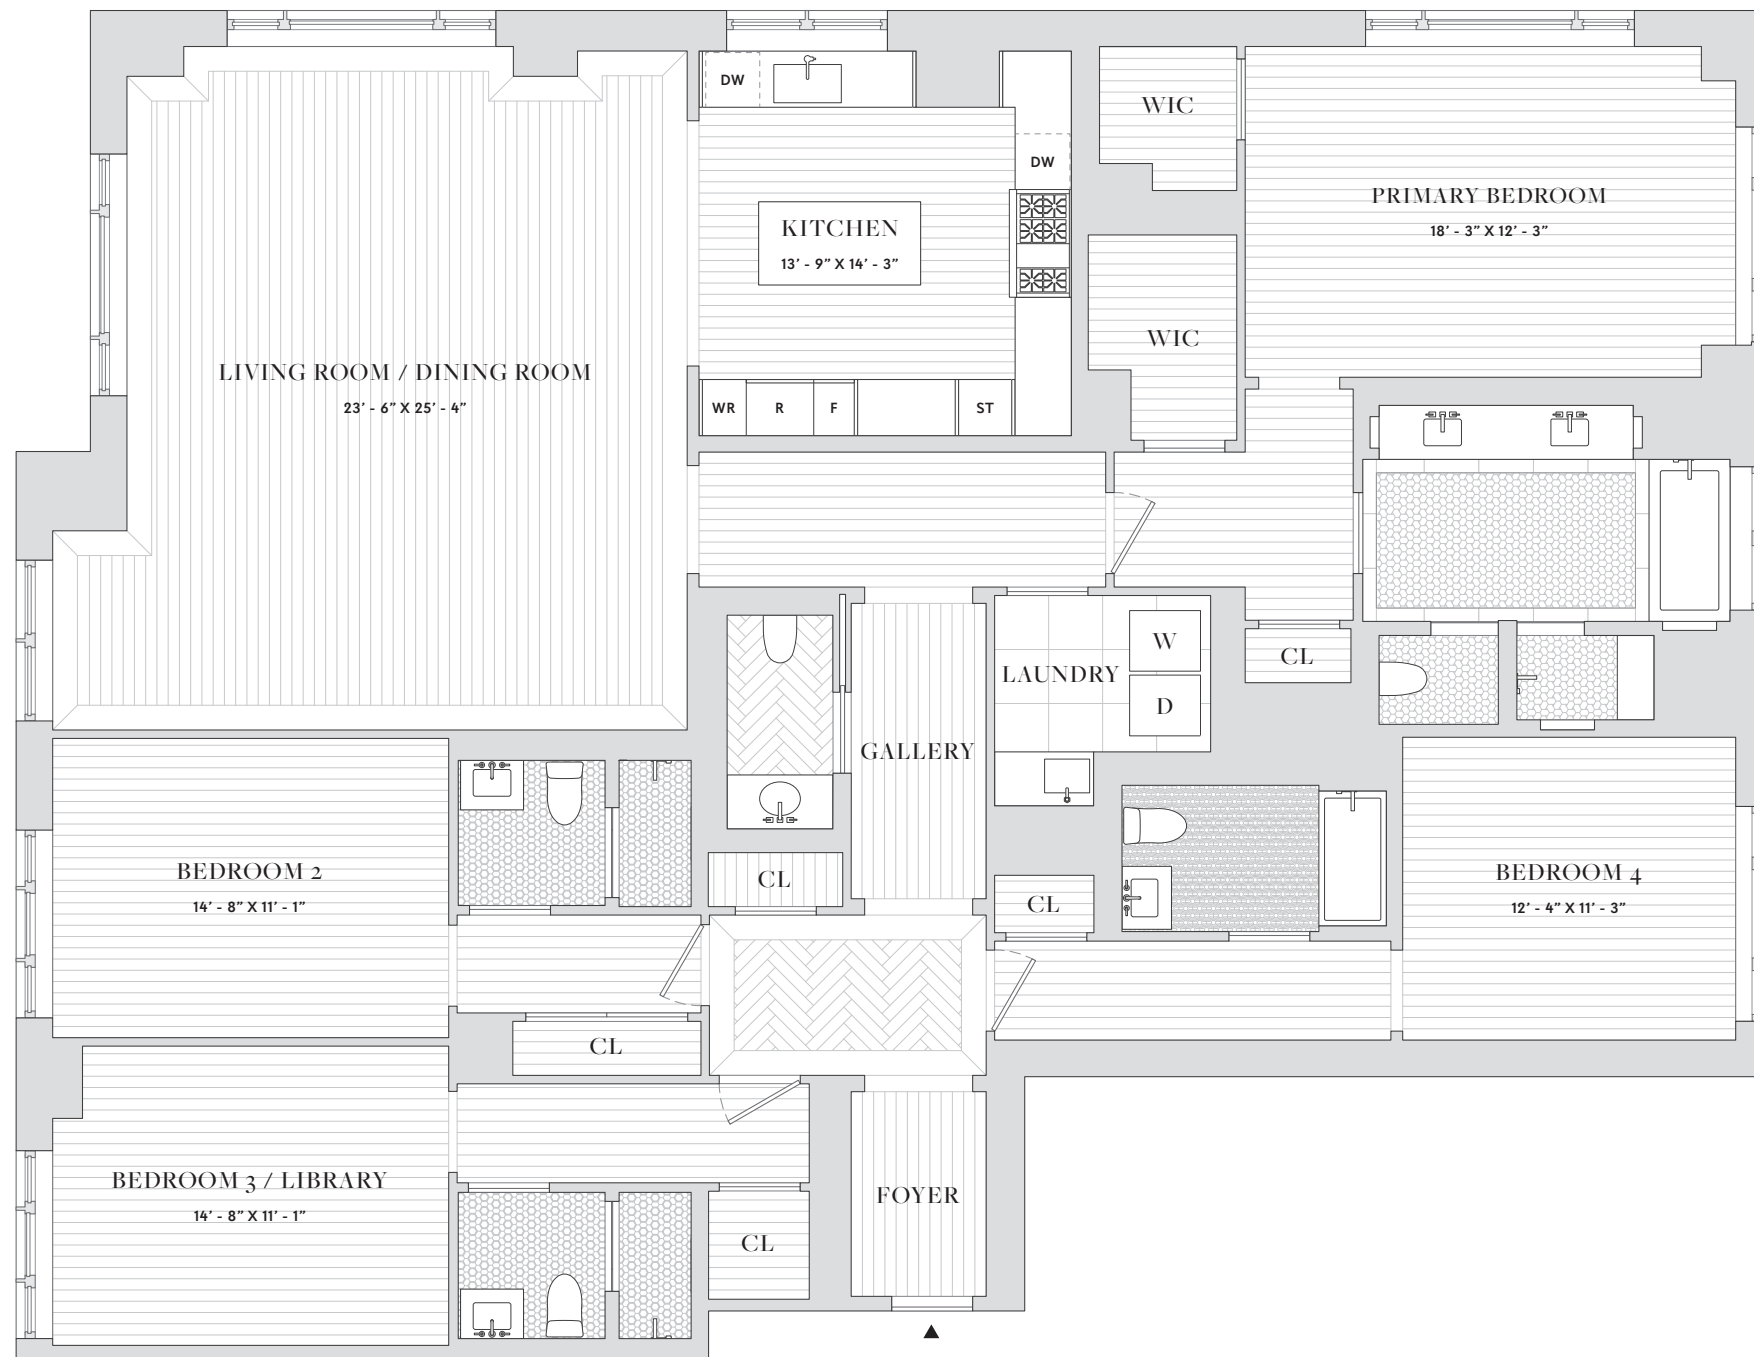

255
EAST
77

RESIDENCES 24-31B

4 BEDROOMS 4 BATHROOMS 1 POWDER ROOM INTERIOR 2,858 SQ FT