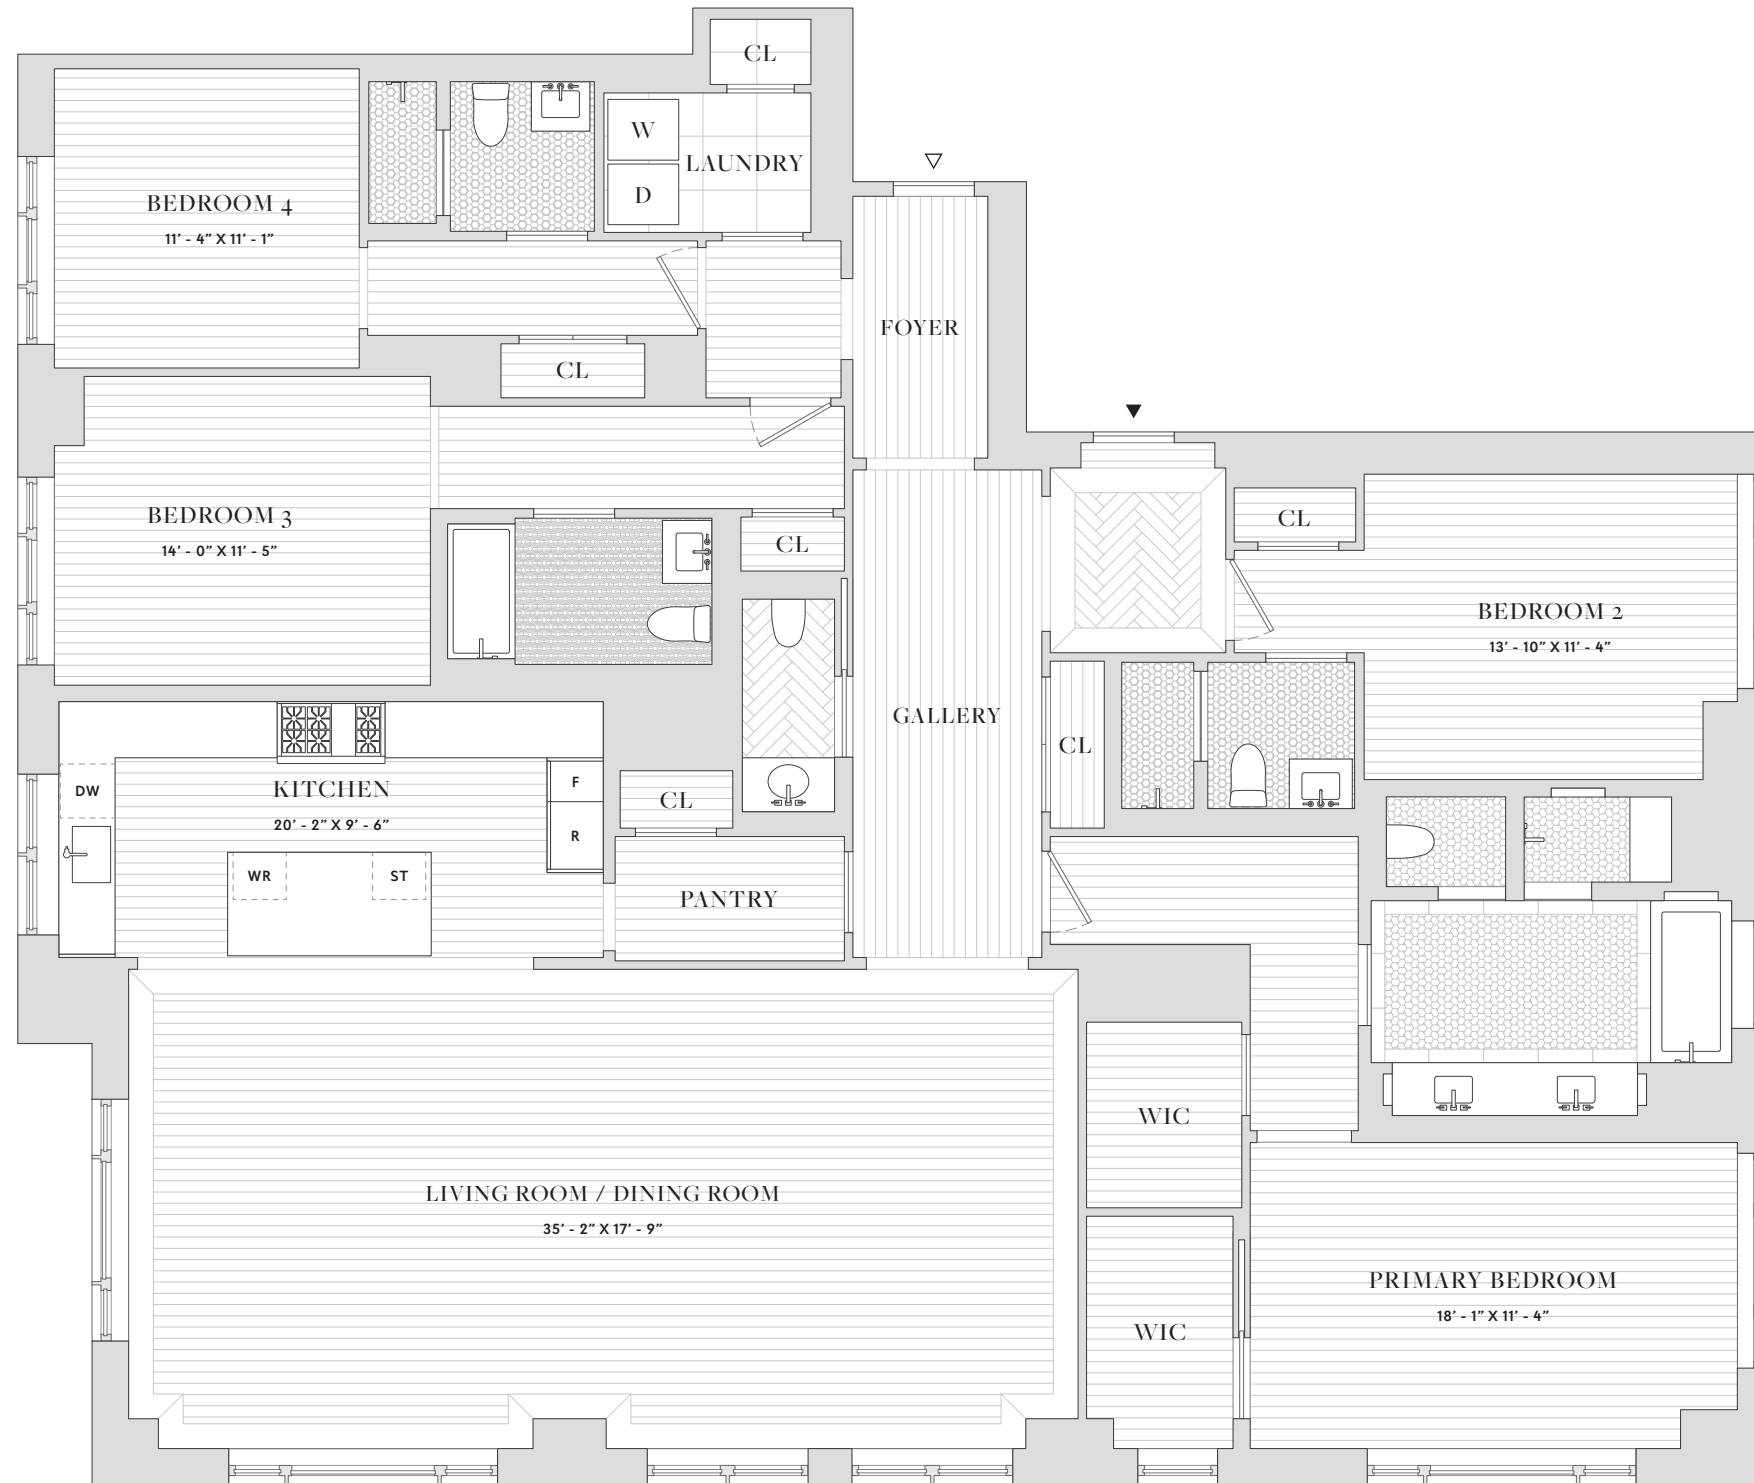

255
EAST
77

RESIDENCES 24-31A

4 BEDROOMS 4 BATHROOMS 1 POWDER ROOM INTERIOR 2,954 SQ FT