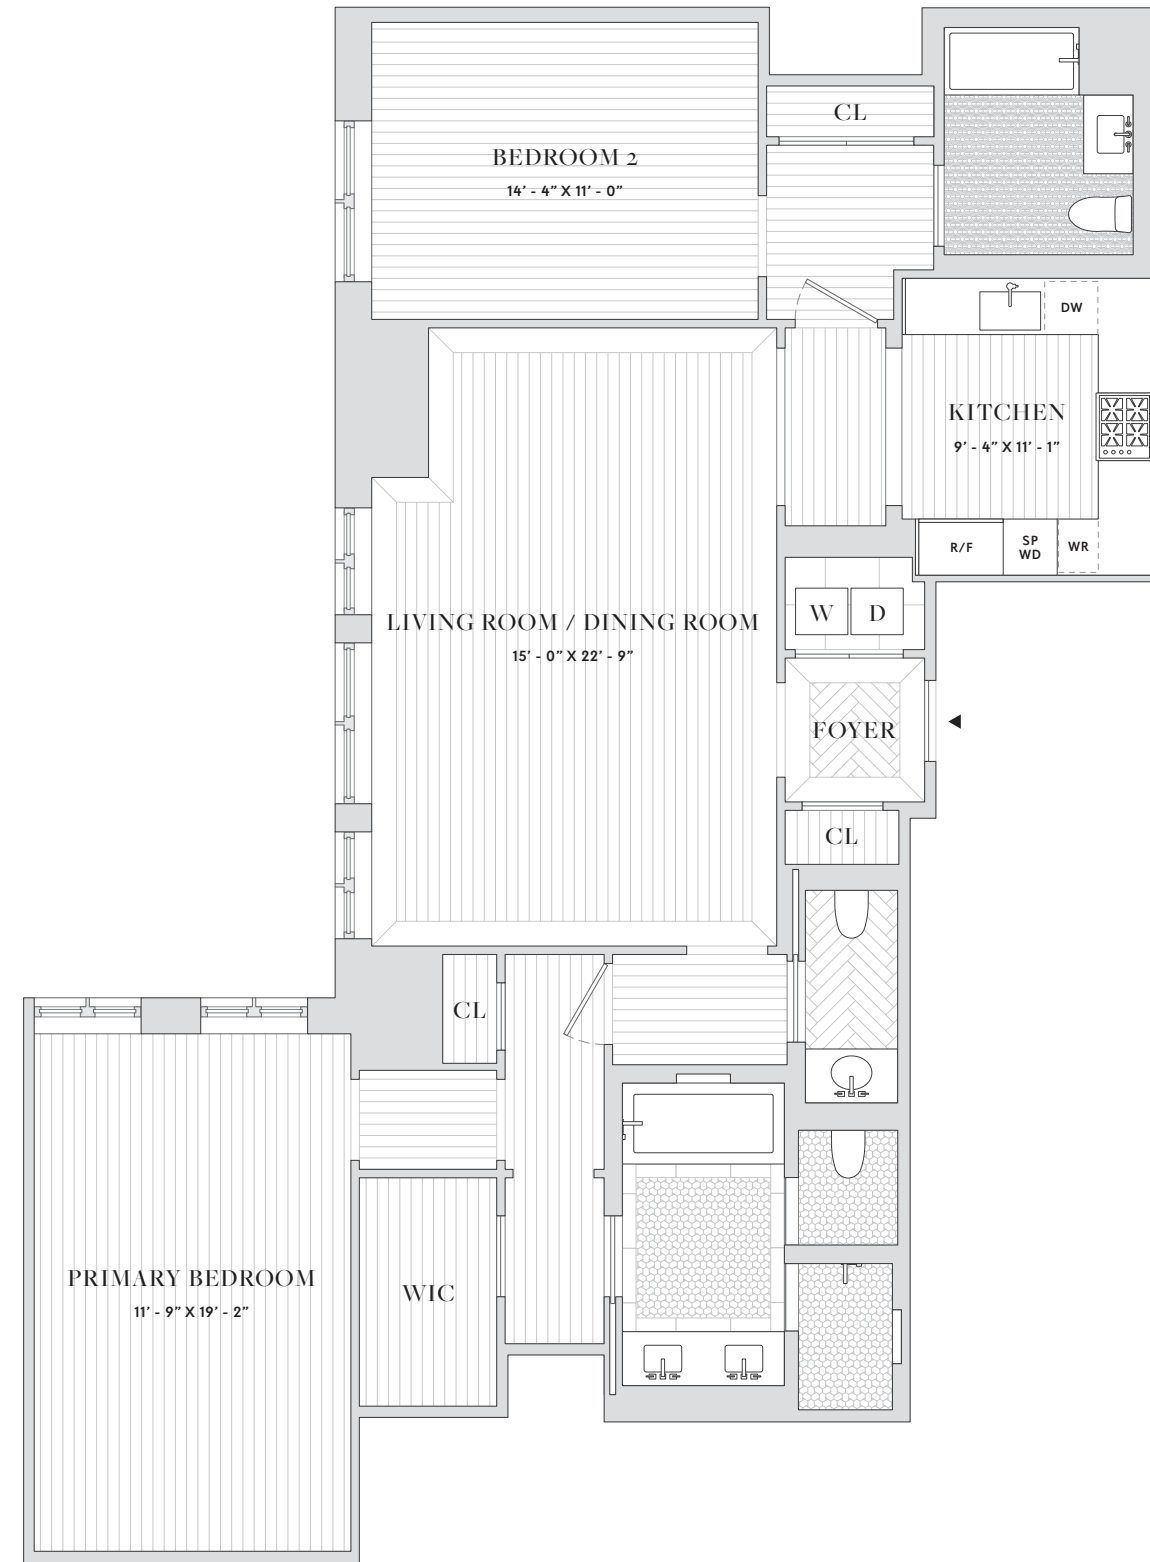

255
EAST
77

RESIDENCES 5-6C

2 BEDROOMS 2 BATHROOMS 1 POWDER ROOM INTERIOR 1,540 SQ FT