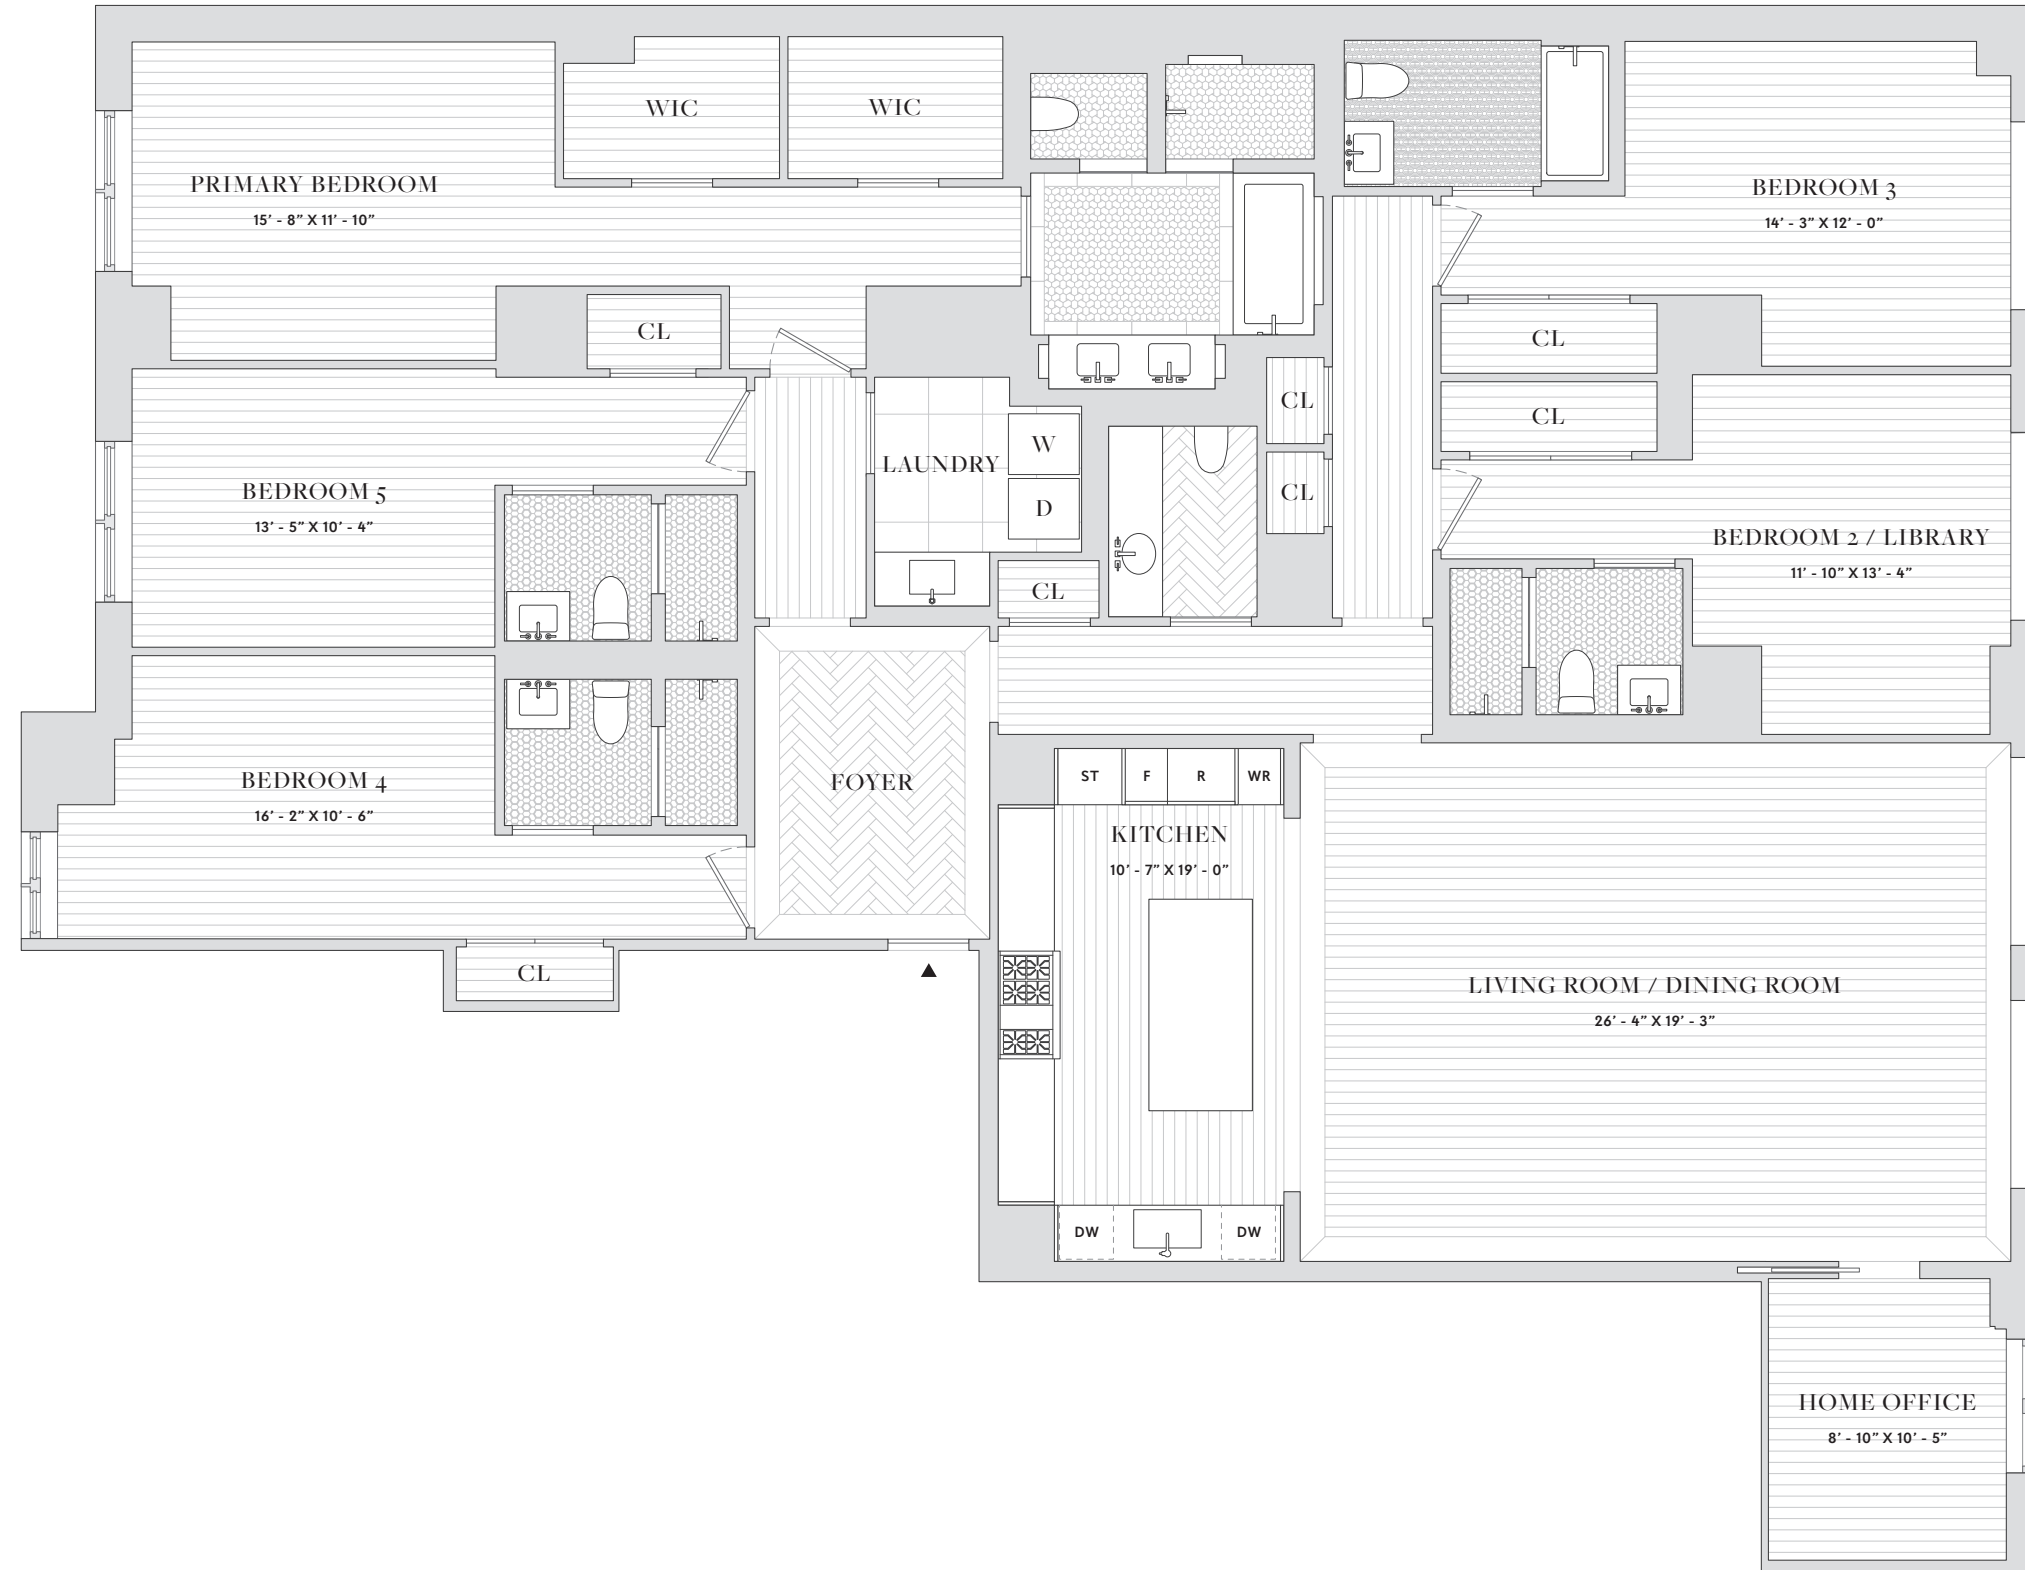

255
EAST
77

RESIDENCES 5-6D

5 BEDROOMS 5 BATHROOMS 1 POWDER ROOM INTERIOR 3,191 SQ FT